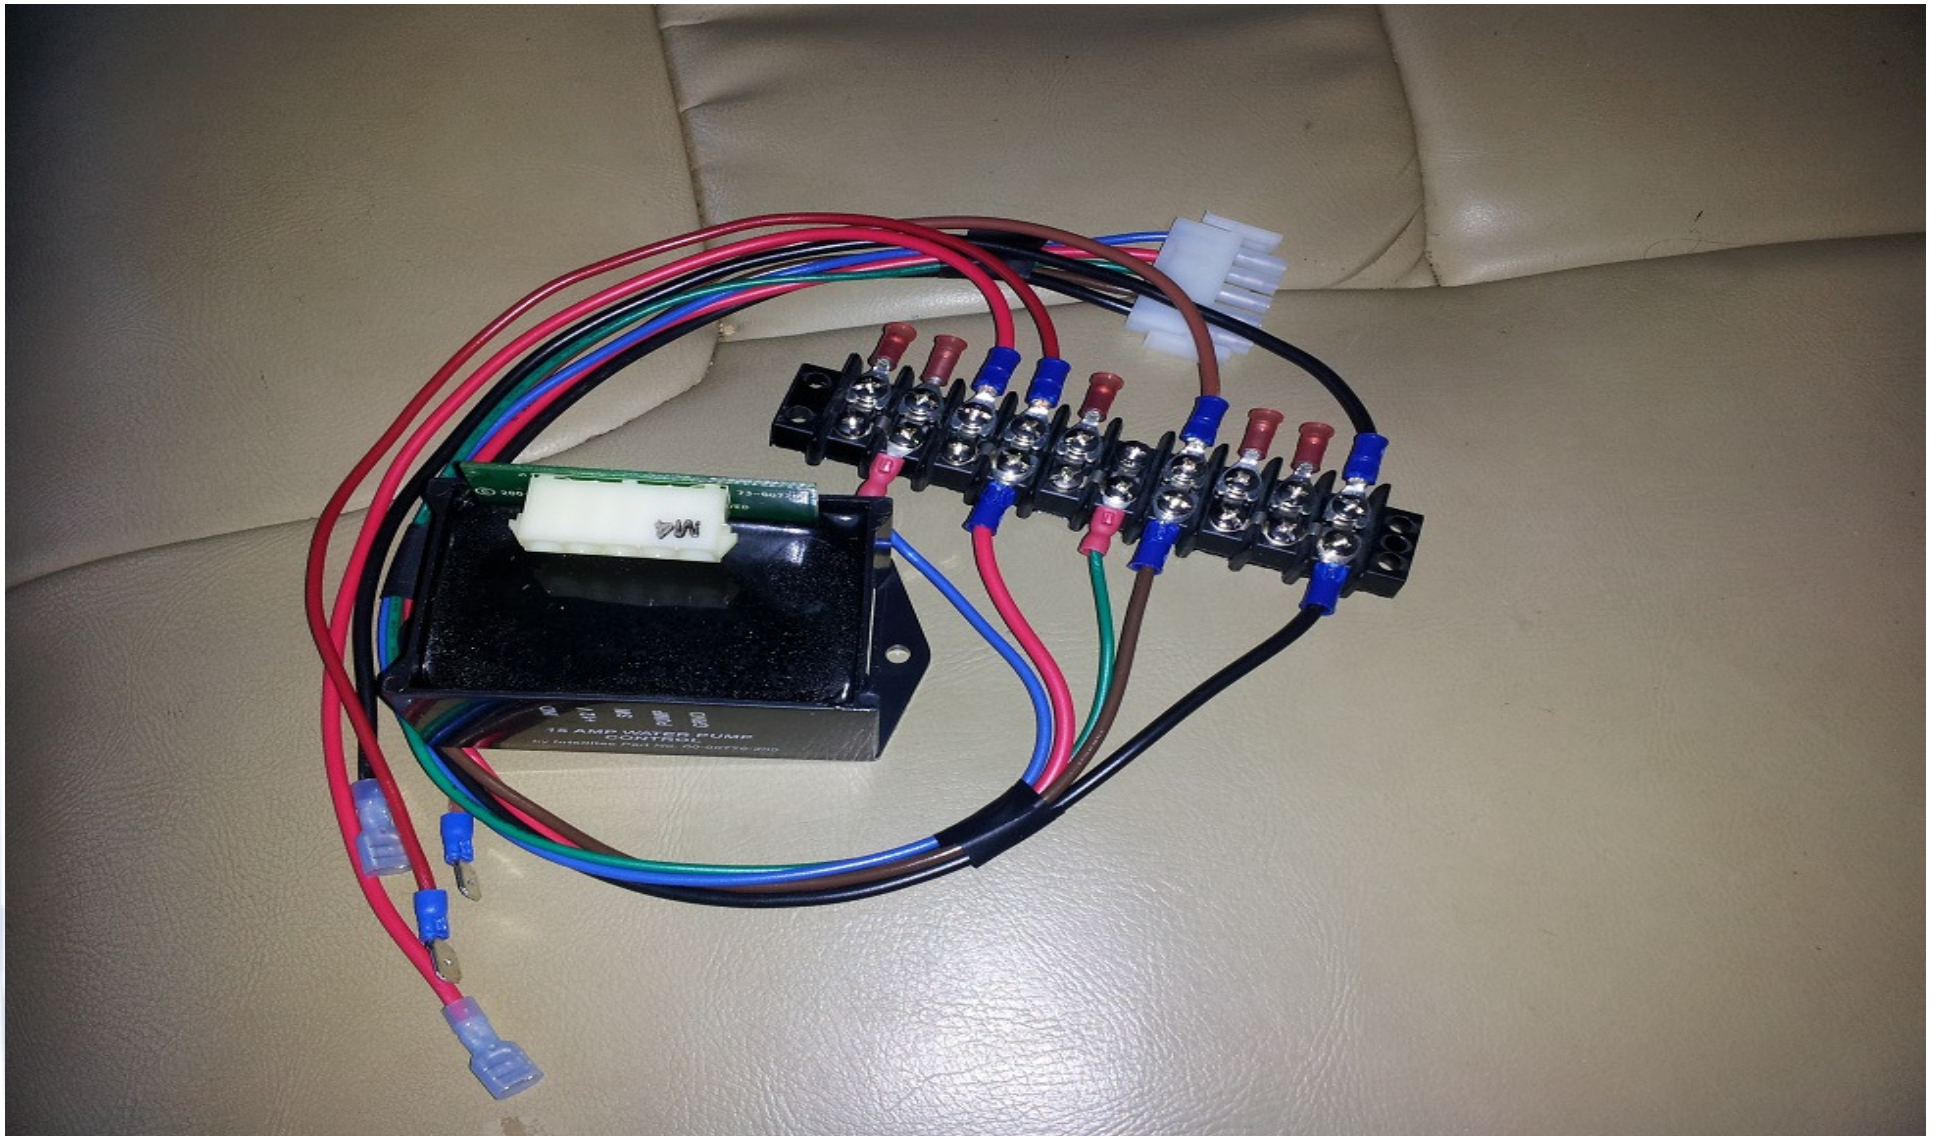

Winker's Water Pump Control

Winker's Water Pump Control

Winker's Water Pump Control

Location for switches and indicator lights

- Kitchen
- Bathroom
- Bedroom
- Cockpit
- Outside

Winker's Water Pump Control

Winker's Water Pump Control

WWPC Wiring Diagram

RV022013-015